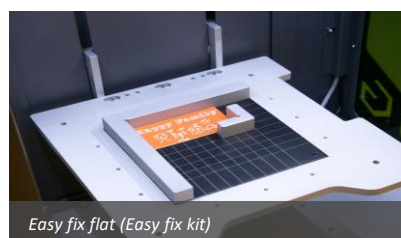

ACCESSOIRES

Rotary device jewel (Jewel Kit)

Self centering vice (Jewel Kit)

Easy fix flat (Easy fix kit)

Easy fix cylinder (Easy fix kit)

Camera Vision Live

Tablet

Travel case

Fume extractor

Also available :

- ABC
- Gravostyle™
- Easy positioning camera

TECHNICAL SPECIFICATIONS

WeLase

Version	CO2	CO2 +	Fiber	Hybrid	Green
Dimensions	450 x 560 x 610 mm				
Weight	37Kg	44Kg	42Kg	40 Kg	40 Kg
Engraving area	110 x 110 mm				
Maximal item size	340 x 200 mm				
Maximal item weight	3 Kg				
Maximal item height	180 mm		100 mm	100 mm	100 mm
Z Stroke	200mm				
Power supply	120/240V AC – 50/60 Hz				
Power consumption	Max 600W				
Communication	Ethernet and Wifi				
Sound Level	< 50 dBA				
Wavelength	10 600 nm		1064 nm	1064 nm	532 nm
Power	10 W	30 W	20 W	10 W	5 W
Frequency	CW laser (continuous wave)		30kHz-60kHz	10kHz-100kHz	10kHz-100kHz