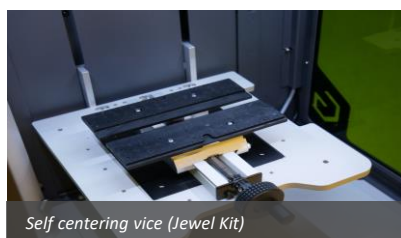

ACCESSOIRES

Rotary device jewel (Jewel Kit)

Self centering vice (Jewel Kit)

Easy fix flat (Easy fix kit)

Easy fix cylinder (Easy fix kit)

Camera Vision Live

Tablet

Travel case

Fume extractor

Also available :

- ABC
- Gravostyle™
- Easy positioning camera

TECHNICAL SPECIFICATIONS

WeLase

Version	CO2	CO2 +	Fiber	Hybrid	Green
Dimensions	450 x 560 x 610 mm				
Weight	37Kg	44Kg	42Kg	40 Kg	40 Kg
Engraving area	110 x 110 mm				
Maximal item size	340 x 200 mm				
Maximal item weight	3 Kg				
Maximal item height	180 mm		100 mm	100 mm	100 mm
Z Stroke	200mm				
Power supply	120/240V AC – 50/60 Hz				
Power consumption	Max 600W				
Communication	Ethernet and Wifi				
Sound Level	< 50 dBA				
Wavelength	10 600 nm		1064 nm	1064 nm	532 nm
Power	10 W	30 W	20 W	10 W	5 W
Frequency	CW laser (continuous wave)		30kHz-60kHz	10kHz-100kHz	10kHz-100kHz