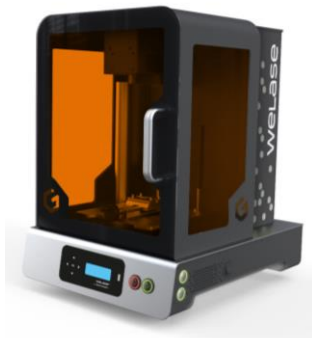

OPTIONS

GREEN